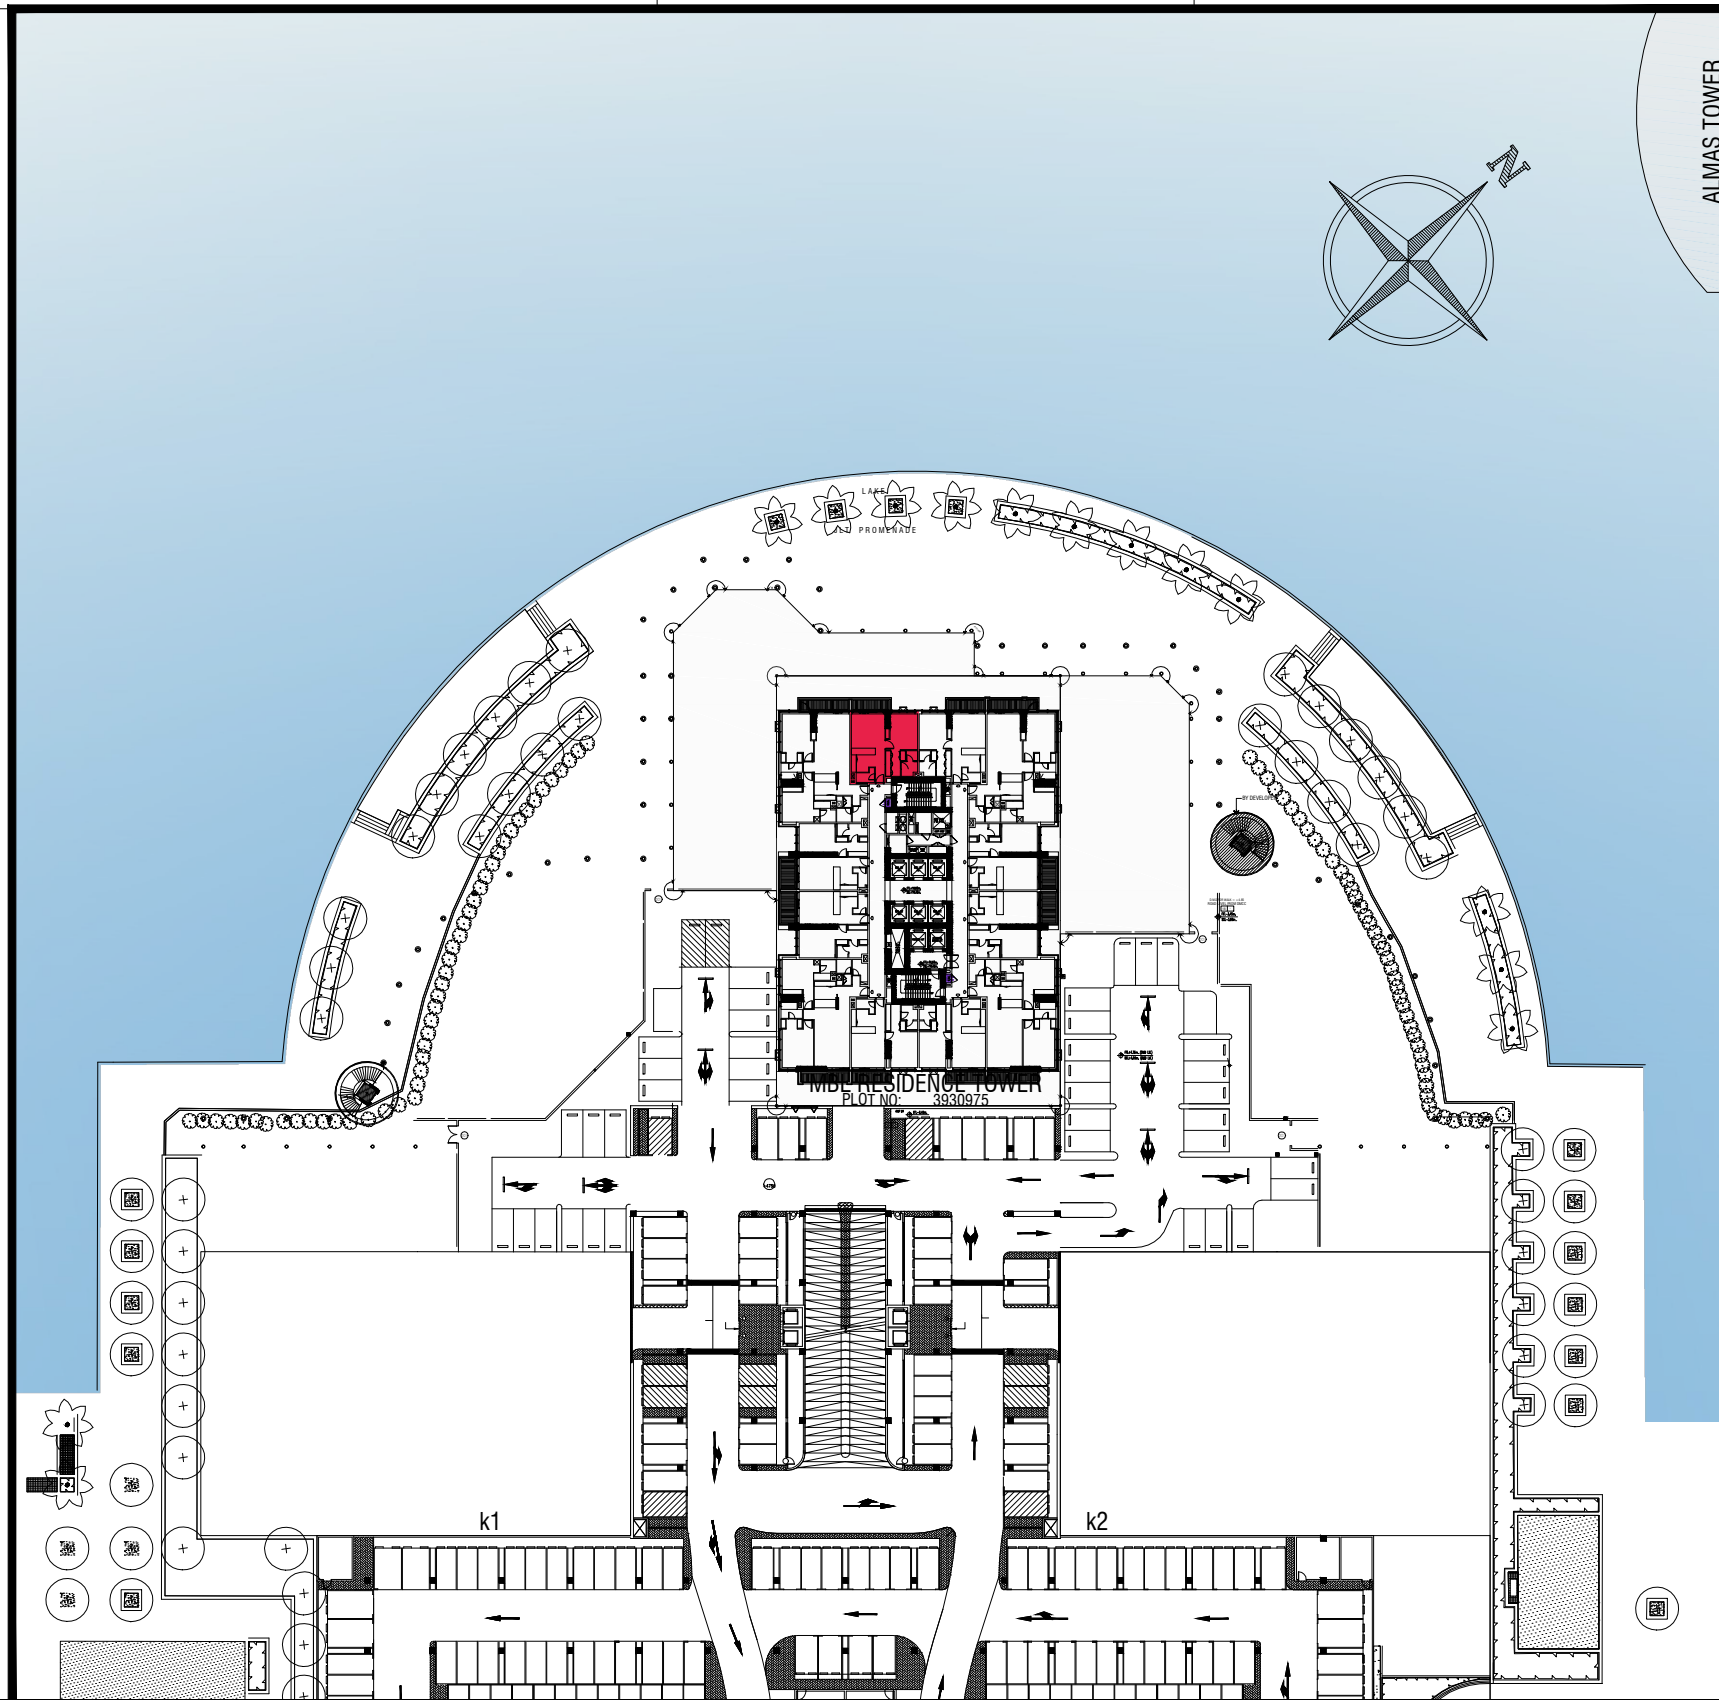

CLUSTER : K

BUILDING NAME. : MBL RESIDENCE TOWER

ENGINEERING DEPARTMENT

SALES DEPARTMENT

CHECKED BY :

CHECKED BY :

APPROVED BY :

APPROVED BY :

FLOOR PLAN

MASTER PLAN

PROJECT NAME : MBL RESIDENCE TOWER

FLOOR NO. : 14

UNIT AREA : 697.29 Sq.ft

REMARKS : LAKE VIEW

APARTMENT NO. : 1401

BALCONY AREA : 78.14 Sq.ft

TOTAL : 775.43 Sq.ft

PAGE NO. :  
DATE : 17/07/2017